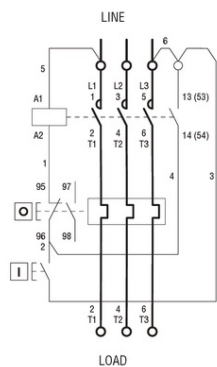

I = Start; O = Stop/Reset

**LOVATO DEMAROR PORNIRE DIRECTA, IN CARCASA CU RELEU  
TERMIC INCLUS, CU BUTON START/STOP, WITH BG09/BG12  
CONTACTOR, 10A MAX (3&#x2013;4KW AT 400V), IP65. CONTACTOR  
BOBINA TENSIUNE 220VAC 60HZ**

BLINKING OR STEADY LIGHT MODULE. O62MM. BA15D FITTING, YELLOW, 24...  
230VAC  
Pret: 683,95 lei (TVA inclus)

Detalii online: <https://www.materialelectrice.ro/demaror-pornire-directa-in-carcasa-cu-releu-termic-inclus-cu-buton-start-stop-with-bg09-bg12-contactor-10a-max-3-4kw-at-400v-ip65-contactor-bobina-tensiune-220vac-60hz-122774>