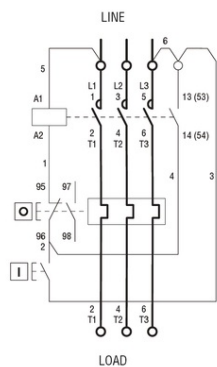

I = Start; O = Stop/Reset

**LOVATO DEMAROR PORNIRE DIRECTA, IN CARCASA CU RELEU
TERMIC INCLUS, CU BUTON START/STOP, WITH BG09/BG12
CONTACTOR, 10A MAX (3–4KW AT 400V), IP65. CONTACTOR
BOBINA TENSIUNE 120VAC 60HZ**

BLINKING OR STEADY LIGHT MODULE. O62MM. BA15D FITTING, RED, 24...230VAC
Pret: 683,95 lei (TVA inclus)

Detalii online: <https://www.materialelectrice.ro/demaror-pornire-directa-in-carcasa-cu-releu-termic-inclus-cu-buton-start-stop-with-bg09-bg12-contactor-10a-max-3-4kw-at-400v-ip65-contactor-bobina-tensiune-120vac-60hz-122773>