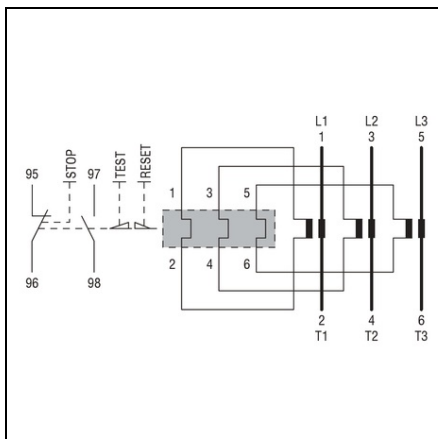

**LOVATO RELEU TERMIC PROTECTIE MOTOR, EROARE LIPSA FAZA,
FAZARE . TRIPOLAR, RESETARE AUTOMATA SAU MANAUALA,
180Â€;300A**

STEADY LIGHT MODULE. Ø45MM. BUILT-IN LED CIRCUIT. GREEN, RosuWITH
CONTINUOUS OR PULSED SOUND, 24VDC
Pret: 2 161,12 lei (TVA inclus)

Detalii online: <https://www.materialeelectrice.ro/releu-termic-protectie-motor-eroare-lipsa-faza-fazare-tripolar-resetare-automata-sau-manauala-180-300a-122690>