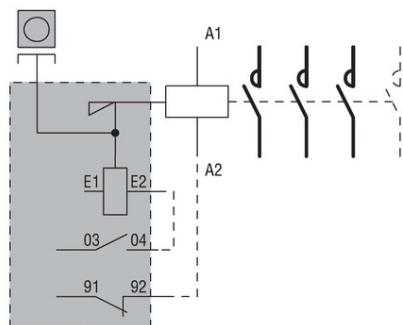

LOVATO MECHANICAL LATCH, FOR B115-B630

LED INTEGRATED MONOBLOCK PILOT, LIGHT STEADY LIGHT O22MM PLATINUM
SERIES, WHITE

Pret: 2 837,79 lei (TVA inclus)

Detalii online: <https://www.materialelectrice.ro/mechanical-latch-for-b115-b630-122244>