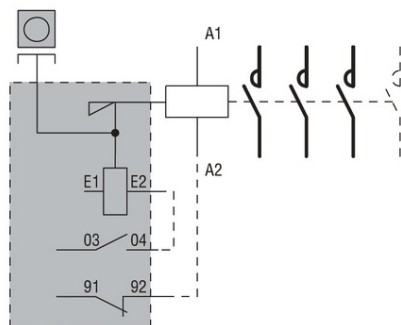

LOVATO MECHANICAL LATCH, FOR B115-B630

LED INTEGRATED MONOBLOCK PILOT, LIGHT STEADY LIGHT O22MM PLATINUM
SERIES, YELLOW
Pret: 2 837,79 lei (TVA inclus)

Detalii online: <https://www.materialeelectrice.ro/mechanical-latch-for-b115-b630-122242>