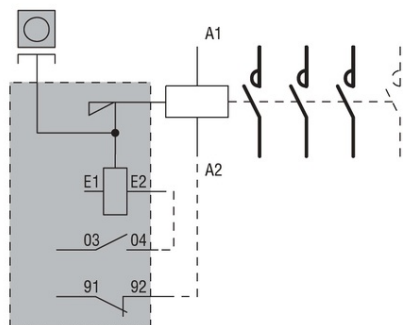

LOVATO MECHANICAL LATCH, FOR B115-B630

LED INTEGRATED MONOBLOCK PILOT, LIGHT STEADY LIGHT O22MM PLATINUM
SERIES, RED
Pret: 2 841,96 lei (TVA inclus)

Detalii online: <https://www.materialeelectrice.ro/mechanical-latch-for-b115-b630-122241>