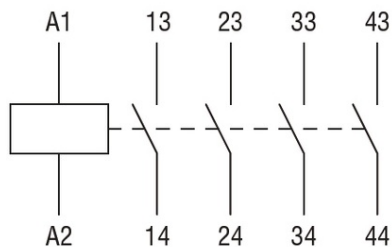

LOVATO RELEU CONTACTOR: AC AND DC, BF00 TYPE, AC BOBINA
50/60HZ, 230VAC, 4NO

Led semnalizare, STEADY LIGHT, BASE MOUNT ON LPZ Doza semnalizareS O22MM
PLATINUM SERIES, 85...140VAC. WHITE
Pret: 157,08 lei (TVA inclus)

Detalii online: <https://www.materialeelectrice.ro/releu-contactor-ac-and-dc-bf00-type-ac-bobina-50-60hz-230vac-4no-122076>