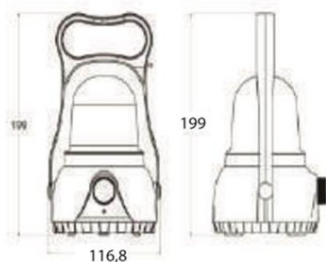

BRAYTRON LANTERNA REINCARCABILA CM010 4W SMD 6500K

Type: CM010
Led Type: SMD
Body Color: Red+Black
Watts: 4W
Led Qty: 25LED
CRI: >70
Power Factor: >0.5
Charging Time: 24hours
Working Time: 3/7Hours
Battery: 2x3.7V1.2AH Lithium
Beam Angle: 300
Tensiune: 220V-240VAC
Material: ABS
Difuzor: PMMA
Driver: inclus
Umiditate ambientala.: %5-%70
Pret: 0,00 lei (TVA inclus)