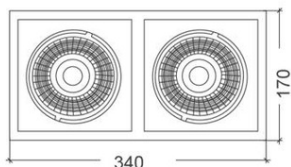

BRAYTRON COB 2X30W SPOT TIP DOWNLIGHT SHOPLINE 6500K

TypeLED Type: SHOPLINECOB
Culoare, putere: White2x30W
Flux luminos: 5400lm
CRI: 80
Power Factor: >0.9
Beam angle: 24
Tensiune: 220V-240VAC
Material: Aluminium
Difuzor: Sticla
Driver: inclus
Umiditate ambientala.: %5-%70
Pret: 0,00 lei (TVA inclus)