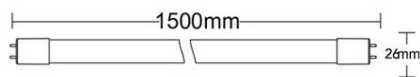

**BRAYTRON TUB CU LED T8-1.5MT DOUBLE SĂDE 24W G13  
ADVANCE 4200K**

TypeConnectionLED Type: T8-1.5mtDouble SideSMD  
Socket: G13  
Watts: 24W  
Flux luminos: 2400lm  
CRI: 70  
Power Factor: >0.5  
Beam angle: 120  
Tensiune: 220V-240VAC  
Material: Sticla  
Difuzor: Sticla  
Driver: inclus  
Umiditate ambientala.: %5-%70  
Pret: 28,47 lei (TVA inclus)