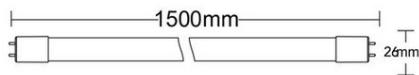

**BRAYTRON TUB CU LED T8-1.5MT DOUBLE SĂDE 24W G13
ADVANCE 4200K**

TypeConnectionLED Type: T8-1.5mtDouble SideSMD
Socket: G13
Watts: 24W
Flux luminos: 2400lm
CRI: 70
Power Factor: >0.5
Beam angle: 120
Tensiune: 220V-240VAC
Material: Sticla
Difuzor: Sticla
Driver: inclus
Umiditate ambientala.: %5-%70
Pret: 28,48 lei (TVA inclus)