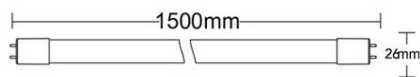

**BRAYTRON TUB CU LED T8-1.5MT DOUBLE SĂ°DE 24W G13  
ADVANCE 4200K**

TypeConnectionLED Type: T8-1.5mtDouble SideSMD  
Socket: G13  
Watts: 24W  
Flux luminos: 2400lm  
CRI: 70  
Power Factor: >0.5  
Beam angle: 120  
Tensiune: 220V-240VAC  
Material: Sticla  
Difuzor: Sticla  
Driver: inclus  
Umiditate ambientala.: %5-%70  
Pret: 28,48 lei (TVA inclus)