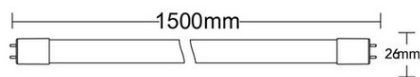

**BRAYTRON TUB CU LED T8-1.5MT DOUBLE SĂ°DE 24W G13
ADVANCE 3000K**

TypeConnectionLED Type: T8-1.5mtDouble SideSMD
Socket: G13
Watts: 24W
Flux luminos: 2400lm
CRI: 70
Power Factor: >0.5
Beam angle: 120
Tensiune: 220V-240VAC
Material: Sticla
Difuzor: Sticla
Driver: inclus
Umiditate ambientala.: %5-%70
Pret: 28,48 lei (TVA inclus)