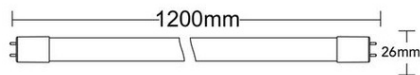

**BRAYTRON TUB CU LED T8-1.2MT SĂ°NGLE SĂ°DE 18W G13  
ADVANCE 6500K**

TypeConnectionLED Type: T8-1.2mtSingle SideSMD  
Socket: G13  
Watts: 18W  
Flux luminos: 1800lm  
CRI: 70  
Power Factor: >0.5  
Beam angle: 120  
Tensiune: 220V-240VAC  
Material: Sticla  
Difuzor: Sticla  
Driver: inclus  
Umiditate ambientala.: %5-%70  
Pret: 19,83 lei (TVA inclus)

Detalii online: <https://www.materialeelectrice.ro/tub-cu-led-t8-1-2mt-single-side-18w-g13-advance-6500k-104953>