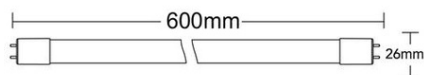

**BRAYTRON TUB CU LED T8-0.6MT SĂ°NGLE SĂ°DE 9W G13
ADVANCE 4200K**

TypeConnectionLED Type: T8-0.6mtSingle SideSMD
Socket: G13
Watts: 9W
Flux luminos: 900lm
CRI: 70
Power Factor: >0.5
Beam angle: 120
Tensiune: 220V-240VAC
Material: Sticla
Difuzor: Sticla
Driver: inclus
Umiditate ambientala.: %5-%70
Pret: 13,61 lei (TVA inclus)