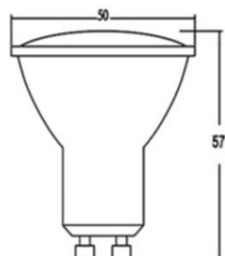

**BRAYTRON SURSA DE ILUMINAT, BEC MR16 GU10 5W ADVANCE  
2700K**

TypeLED Type: MR16SMD  
Socket: GU10  
WattsEquivalent: 5W32w  
Flux luminos: 360lm  
CRI: 80  
Power Factor: >0.5  
Beam angle: 100  
Tensiune: 220V-240VAC  
Material: Thermoplastic & Aluminium  
Difuzor: PC  
Driver: inclus  
Umiditate ambientala.: %5-%70  
Pret: 7,40 lei (TVA inclus)