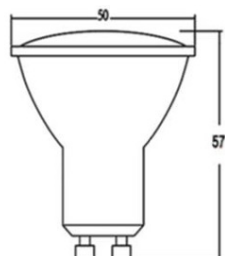

**BRAYTRON SURSA DE ILUMINAT, BEC GU10-GLASS GU10 4.8W
ADVANCE 6500K**

TypeLED Type: GU10-SticlaSMD
Socket: GU10
WattsEquivalent: 4.8W50w
Flux luminos: 360lm
CRI: 80
Power Factor: >0.4
Beam angle: 38
Tensiune: 220V-240VAC
Material: Sticla
Difuzor: PC
Driver: inclus
Umiditate ambientala.: %5-%70
Pret: 14,85 lei (TVA inclus)